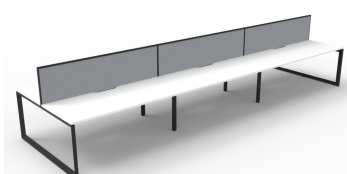

PRODUCT DESCRIPTION

Six Person Workstation Back to Back

Fixed height workstation

Loop leg with 60mm x 45mm Beveled Edge

Powdercoated under frame

Adjustable leveling Feet

EO Rated 25mm Thick top with 410mm x 50mm D Scallop cut out to rear

AFRDI Certified

5 Year Warranty

DIMENSIONS

Fixed Desk Height 730mm

Overall height with Screen 1200 mm H

Worktop Sizes

1200 x 750mm

1500 x 750mm

1800 x 750mm

Overall Size

3600mm W x 1530mm D x 730/1200mm H

4500mm W x 1530mm D x 730/1200mm H

5400mm W x 1530mm D x 730/1200mm H

Natural Oak Top
Black Satin Frame

Natural Oak Top
White Satin Frame

Natural White Top
Black Satin Frame