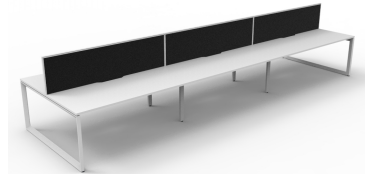

PRODUCT DESCRIPTION

Six Person Workstation Back to Back

Fixed height workstation

Loop leg with 60mm x 45mm Beveled Edge

Powdercoated under frame

Adjustable leveling Feet

EO Rated 25mm Thick top with 410mm x 50mm D Scallop cut out to rear

AFRDI Certified

5 Year Warranty

DIMENSIONS

Fixed Desk Height 730mm

Overall height with Screen 1200 mm H

Worktop Sizes

1200 x 750mm

1500 x 750mm

1800 x 750mm

Overall Size

3600mm W x 1530mm D x 730/1200mm H

4500mm W x 1530mm D x 730/1200mm H

5400mm W x 1530mm D x 730/1200mm H

Natural Oak Top
Black Satin Frame

Natural Oak Top
White Satin Frame

Natural White Top
Black Satin Frame

Natural White Top
White Satin Frame