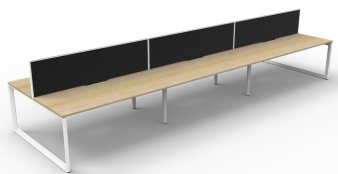

PRODUCT DESCRIPTION

Six Person Workstation Back to Back

Fixed height workstation

Loop leg with 60mm x 45mm Beveled Edge

Powdercoated under frame

Adjustable leveling Feet

EO Rated 25mm Thick top with 410mm x 50mm D Scallop cut out to rear

AFRDI Certified

5 Year Warranty

DIMENSIONS

Fixed Desk Height 730mm

Overall height with Screen 1200 mm H

Worktop Sizes

1200 x 750mm

1500 x 750mm

1800 x 750mm

Overall Size

3600mm W x 1530mm D x 730/1200mm H

4500mm W x 1530mm D x 730/1200mm H

5400mm W x 1530mm D x 730/1200mm H

Natural Oak Top
Black Satin Frame

Natural Oak Top
White Satin Frame

Natural White Top
Black Satin Frame